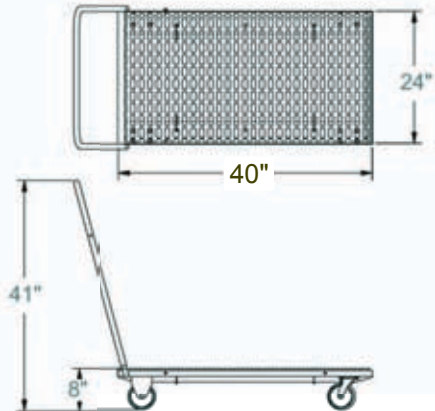

**Perfect for Garden Centres
E-Coated Steel Frame
Heavy Duty Structural Plastic Decks.**

*Simply the best long lasting solution
for your service cart needs.*

A29408-PC

Garden Center Nesting Cart with Child Seat Semi-Pneumatic 8" Rear & 6" Front Wheels

Gray E-Coated Frame
29.25" Wide (at rear wheels) X 47" Height X 40" Long
25" wide at the handle
22" X 27" Top Tray - 22" X 37" Bottom Tray

For more information please contact our sales department

A2940-P - A22401TP - A2240-PL CUSTOMER SERVICE CARTS

Part # - A2240-P

Hot Dipped Galvanized Steel
2 Tier Stacking Cart
Plastic Bottom Tier 22" X 40"
Expanded Metal Fold Down
Top Tier 20" X 25"
5" Casters

**STACKABLE
FOR STORAGE**

A2240-P

Part # - A22401T-P

Hot Dipped Galvanized Steel
1Tier Stacking Cart
Plastic Bottom Tier 22" X 40"
5" Casters

**DROP DOWN
TOP SHELF**

A2240-P

Part # - A2240-PL

Hot Dipped Galvanized Steel
1 Tier Pull Cart
Plastic Bottom Tier 22" X 40"
8" Wheels

**OVER SIZED
WHEELS AVAILABLE**

A22401T-P

A2240-P

A2240-PL