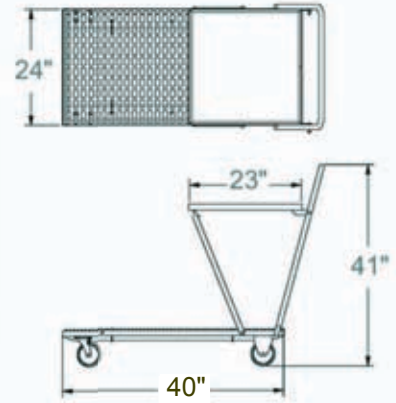

**Perfect for Garden Centres
E-Coated Steel Frame
Heavy Duty Structural Plastic Decks.**

*Simply the best long lasting solution
for your service cart needs.*

A29408-PC

Garden Center Nesting Cart with Child Seat Semi-Pneumatic 8" Rear & 6" Front Wheels

Gray E-Coated Frame
29.25" Wide (at rear wheels) X 47" Height X 40" Long
25" wide at the handle
22" X 27" Top Tray - 22" X 37" Bottom Tray

For more information please contact our sales department

A2940-P - A22401TP - A2240-PL CUSTOMER SERVICE CARTS

Part # - A2240-P

Hot Dipped Galvanized Steel
2 Tier Stacking Cart
Plastic Bottom Tier 22" X 40"
Expanded Metal Fold Down
Top Tier 20" X 25"
5" Casters

**STACKABLE
FOR STORAGE**

A2240-P

Part # - A22401T-P

Hot Dipped Galvanized Steel
1Tier Stacking Cart
Plastic Bottom Tier 22" X 40"
5" Casters

**DROP DOWN
TOP SHELF**

A2240-P

Part # - A2240-PL

Hot Dipped Galvanized Steel
1 Tier Pull Cart
Plastic Bottom Tier 22" X 40"
8" Wheels

**OVER SIZED
WHEELS AVAILABLE**

A22401T-P

A2240-P

A2240-PL