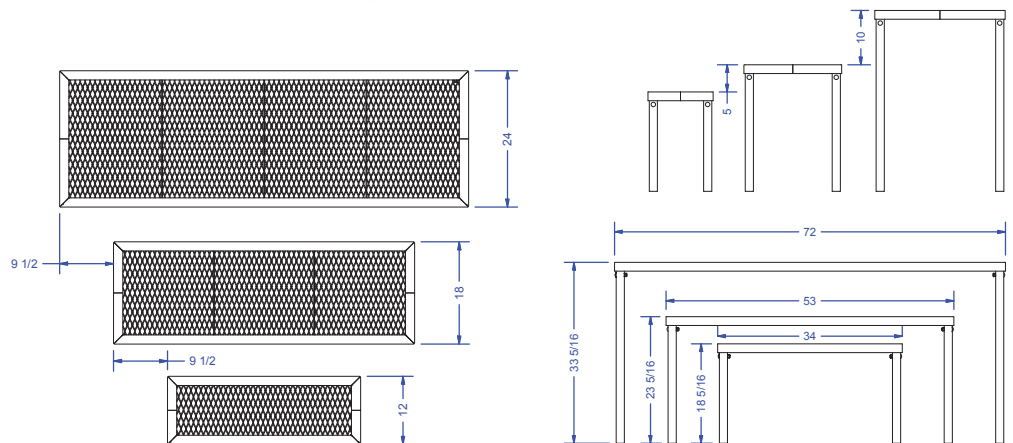

Nesting Tables

- Powder coated sparkling silver/grey
- Simple bolt-together design
- Expanded metal decking
- Flat packed to minimize shipping costs and storage space
- Three sizes:

NTPS2472 24"d x 72"w x 33"h

NTPS1853 18"d x 53"w x 23"h

NTPS1234 12"d x 34"w x 18"h

sales@outfrontps.com

outfrontps.com