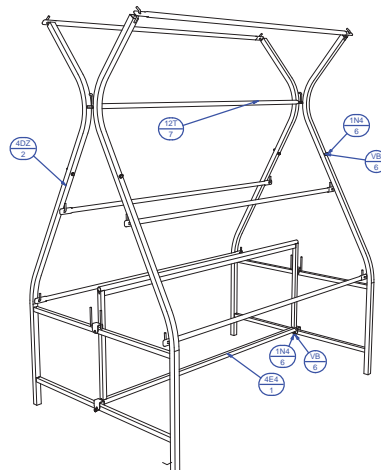

think outside the store®

Crystal Series

Hanging Basket Display

- Hot Dipped Galvanized Steel
- 8 Pc 6' Flower Rails
- Ships Flat Packaged
- Sets Up in Minutes
- Optional Sign Holders

Outfront Portable Solutions offers a comprehensive line of kiosks, shelving systems and display stands to showcase product in your store. Our display systems are engineered to give you ample flexibility to optimize your space and achieve an appealing way to merchandise your featured products.

sales@outfrontps.com

outfrontps.com

Part Numbers:
Cart Model:
HBR-48x72-C
Stand Model:
HBR-48x72

1 800 282 1239

4664 Ontario Street, Beamsville, Ontario L0R 1B4