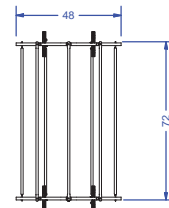

think outside the store®

Crystal Series

Hanging Basket Display

- Hot Dipped Galvanized Steel
- 8 Pc 6' Flower Rails
- Ships Flat Packaged
- Sets Up in Minutes
- Optional Sign Holders

Outfront Portable Solutions offers a comprehensive line of kiosks, shelving systems and display stands to showcase product in your store. Our display systems are engineered to give you ample flexibility to optimize your space and achieve an appealing way to merchandise your featured products.

sales@outfrontps.com

outfrontps.com

Part Numbers:
Cart Model:
HBR-48x72-C
Stand Model:
HBR-48x72

1 800 282 1239

4664 Ontario Street, Beamsville, Ontario L0R 1B4