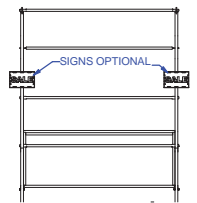

1 800 282 1239

4664 Ontario Street, Beamsville, Ontario L0R 1B4