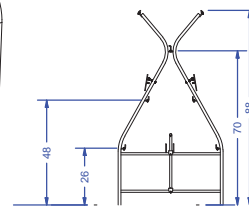

sales@outfrontps.com

outfrontps.com

Part Numbers:
Cart Model:
HBR-48x72-C
Stand Model:
HBR-48x72

1 800 282 1239

4664 Ontario Street, Beamsville, Ontario L0R 1B4