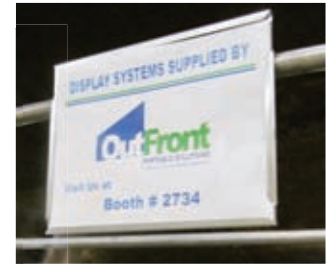

Garden Centre & Floral Sign Holders

FUNCTIONAL • EYE-CATCHING • STURDY

OutFront Portable Solutions offers a full range of sign holders to complement your most vivid indoor and outdoor displays and facilitate shopper purchasing decisions. Engineered for easy, secure fastening to common garden centre display hardware, including flower railings, fencing and shelving, or freestanding for placement with bedding plant displays or behind pallets.

Why rely on OutFront?

- Five different types of sign holders available, giving you flexibility in promoting your product
- Galvanized steel for durability and superb rust protection
- Factory direct shipping
- Large inventory for quick order turnaround
- Special orders available upon request
- Made in North America