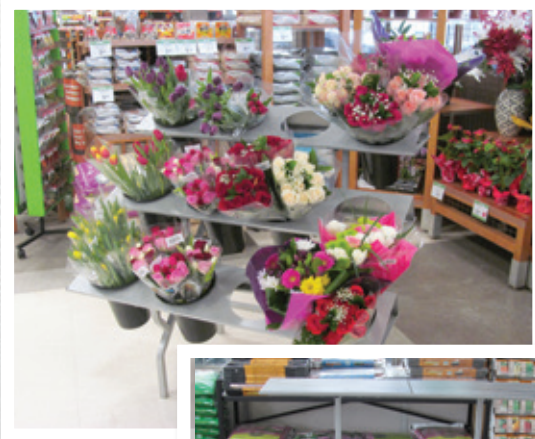

In-store Merchandising Systems

KIOSKS • CARTS • TABLE/SHELF DISPLAYS • FLORAL WALLS

NEW FOR 2014!

Outfront Portable Solutions offers a comprehensive line of kiosks, shelving systems and display stands to showcase product in your store. Our display systems are engineered to give you ample flexibility to optimize your space and achieve an appealing way to merchandise your featured products.

Why choose product display systems by OutFront?

- Adjustable and configurable
- Ideal for floral displays OR general merchandise
- Innovative designs to attract shoppers' attention
- Engineered for strength and durability
- Easy to setup and move
- Made in North America

Tiered/Nested Displays

MULTIFUNCTIONAL 3 TIER DISPLAY

- Powder coated sparkling silver/grey
- 34"D x 48"W x 40"H
- 3 shelf unit. Each shelf 12" deep x 48" long
- High customizable with:
 - Porcelain tile shelves [M3D3448-2PS](#)
 - Grey plastic decking [M3D3448-4PS](#)
 - Tilted floral pail holder [M3D3448-6PS](#)

Easy-to-Wheel Eye Catchers

KIOSK CART

- Indoor and outdoor application
- Display floral and general merchandise
- 32"D x 48"W x 75"H
- Quality 5" non-marking casters
- Height adjustable canopy
- Canopy has built-in hanging basket rails
- Boltless construction
- Powder coated finish